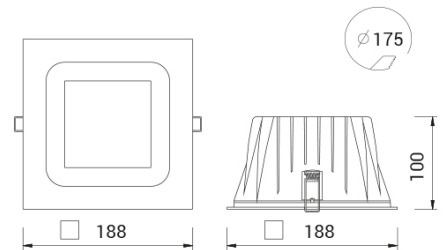

BOX LED MEDIUM

Circular cut-out. IP54 protection from the bottom

CODE		FLUX	SIZE	CERTIFICATIONS
44MP20K3M54	20W 3000K	1896lm	188mm	  

Optics

Internal polycarbonate reflector and opal microprism polycarbonate diffuser. CUT OFF > 20°.