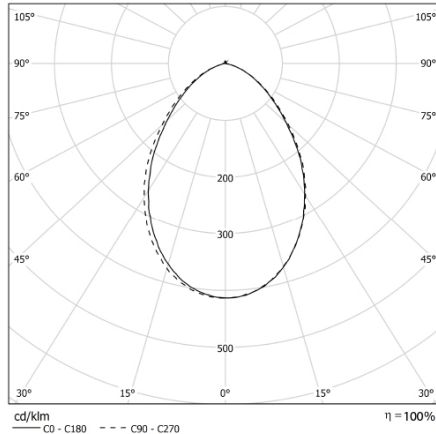

BOX LED MEDIUM

Circular cut-out. IP54 protection from the bottom

CODE		FLUX	SIZE	CERTIFICATIONS
44MP20K3M54	20W 3000K	1896lm	188mm	  

Optics

Internal polycarbonate reflector and opal microprism polycarbonate diffuser. CUT OFF > 20°.

Specifications

- SMD LED technology;
- Driver included;
- CRI>90;
- Mac Adams 3;
- Life Time: L80/B10 >50.000h;
- 5 years complete warranty;
- Eye safety: RG0/RG1 in accordance with EN62471:2009

Body

Body in die-cast aluminium.